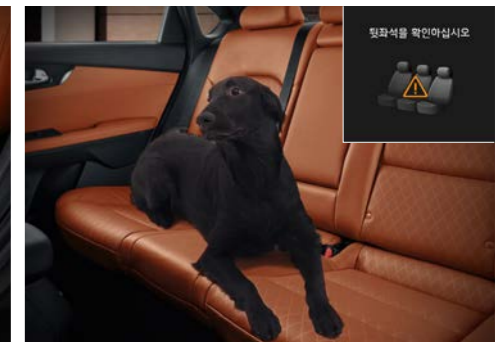

Rear Occupant Alert

Monitors the rear door status to alert the driver through the cluster.
※ Without occupant detection sensor.