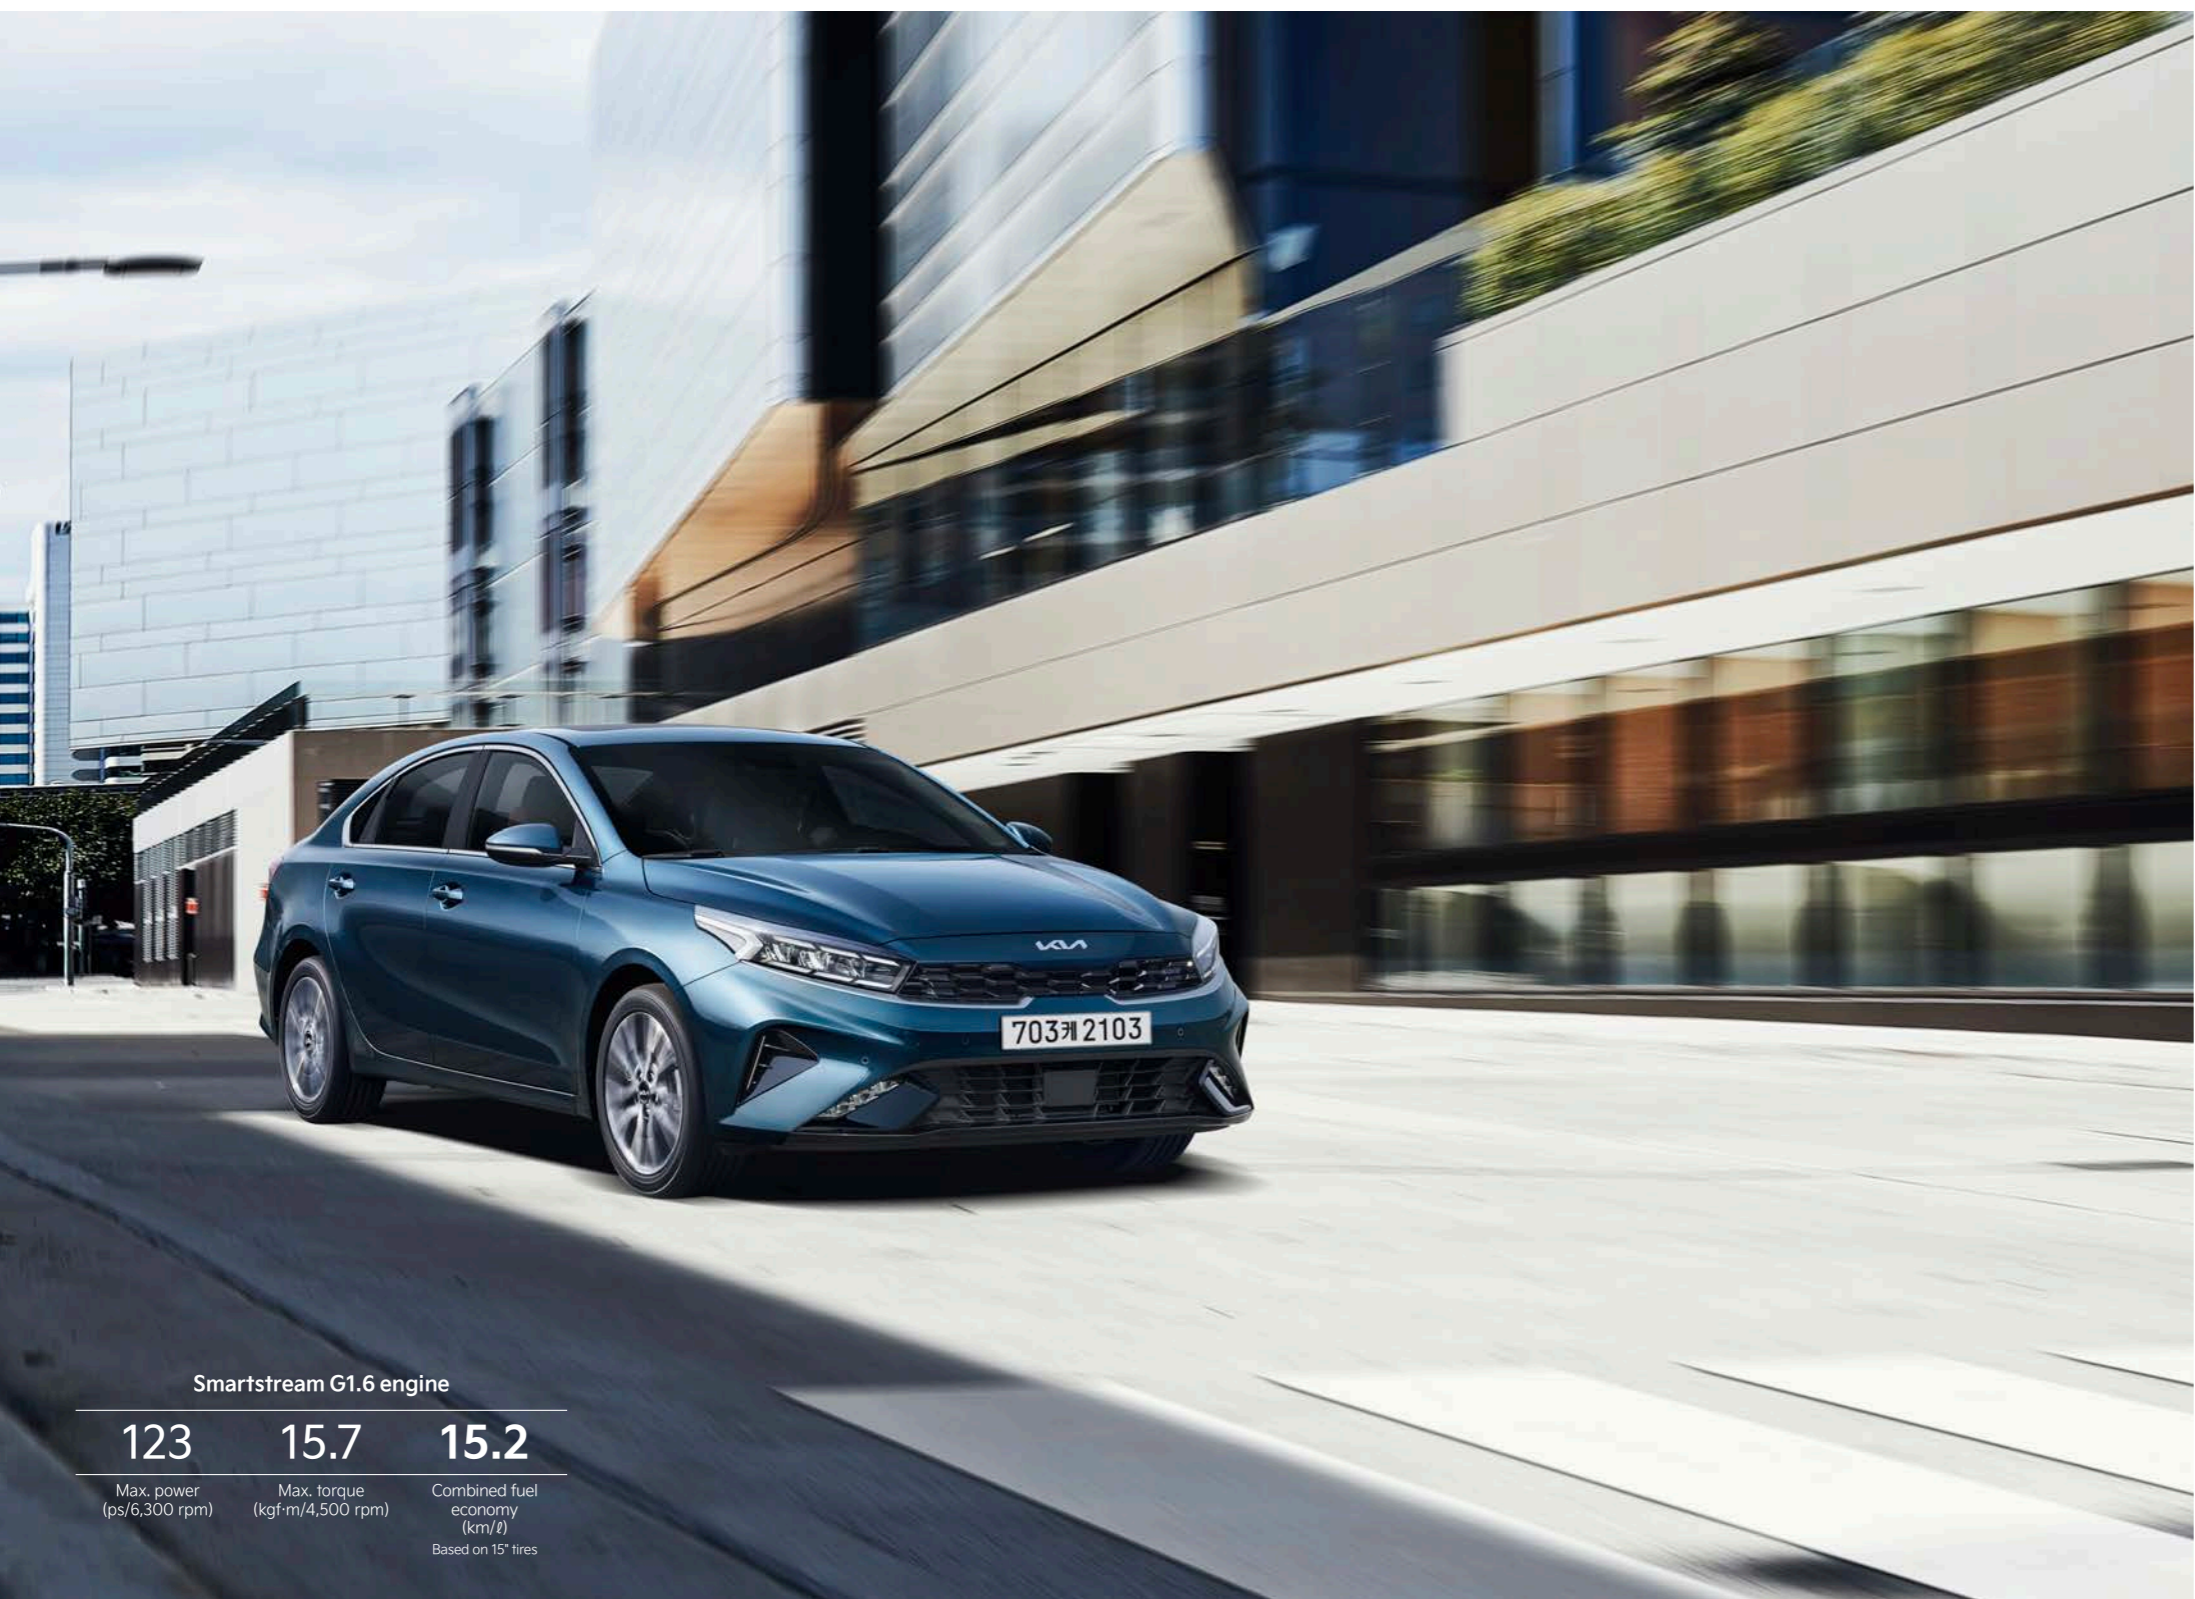

Stay Relax

A practical and stylish smart life

You can't live at 100 km/hr. every day.
Once in a while, stop, relax, and take in the peace of the moment.